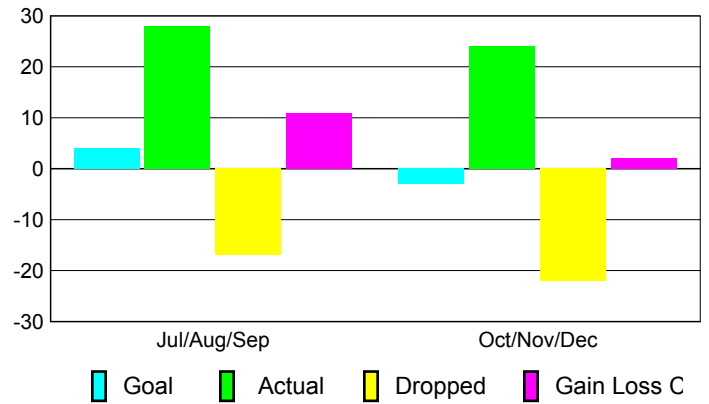

Membership Results 2010-2011

Goal, New, Dropped, Gain/Loss