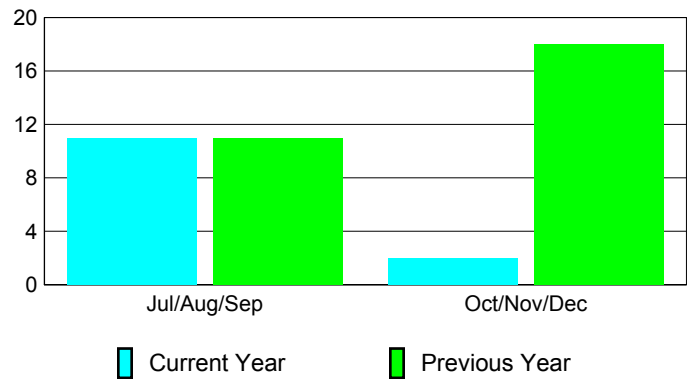

Comparison of Membership Gain/Loss

Current Year Compared to the Previous Year